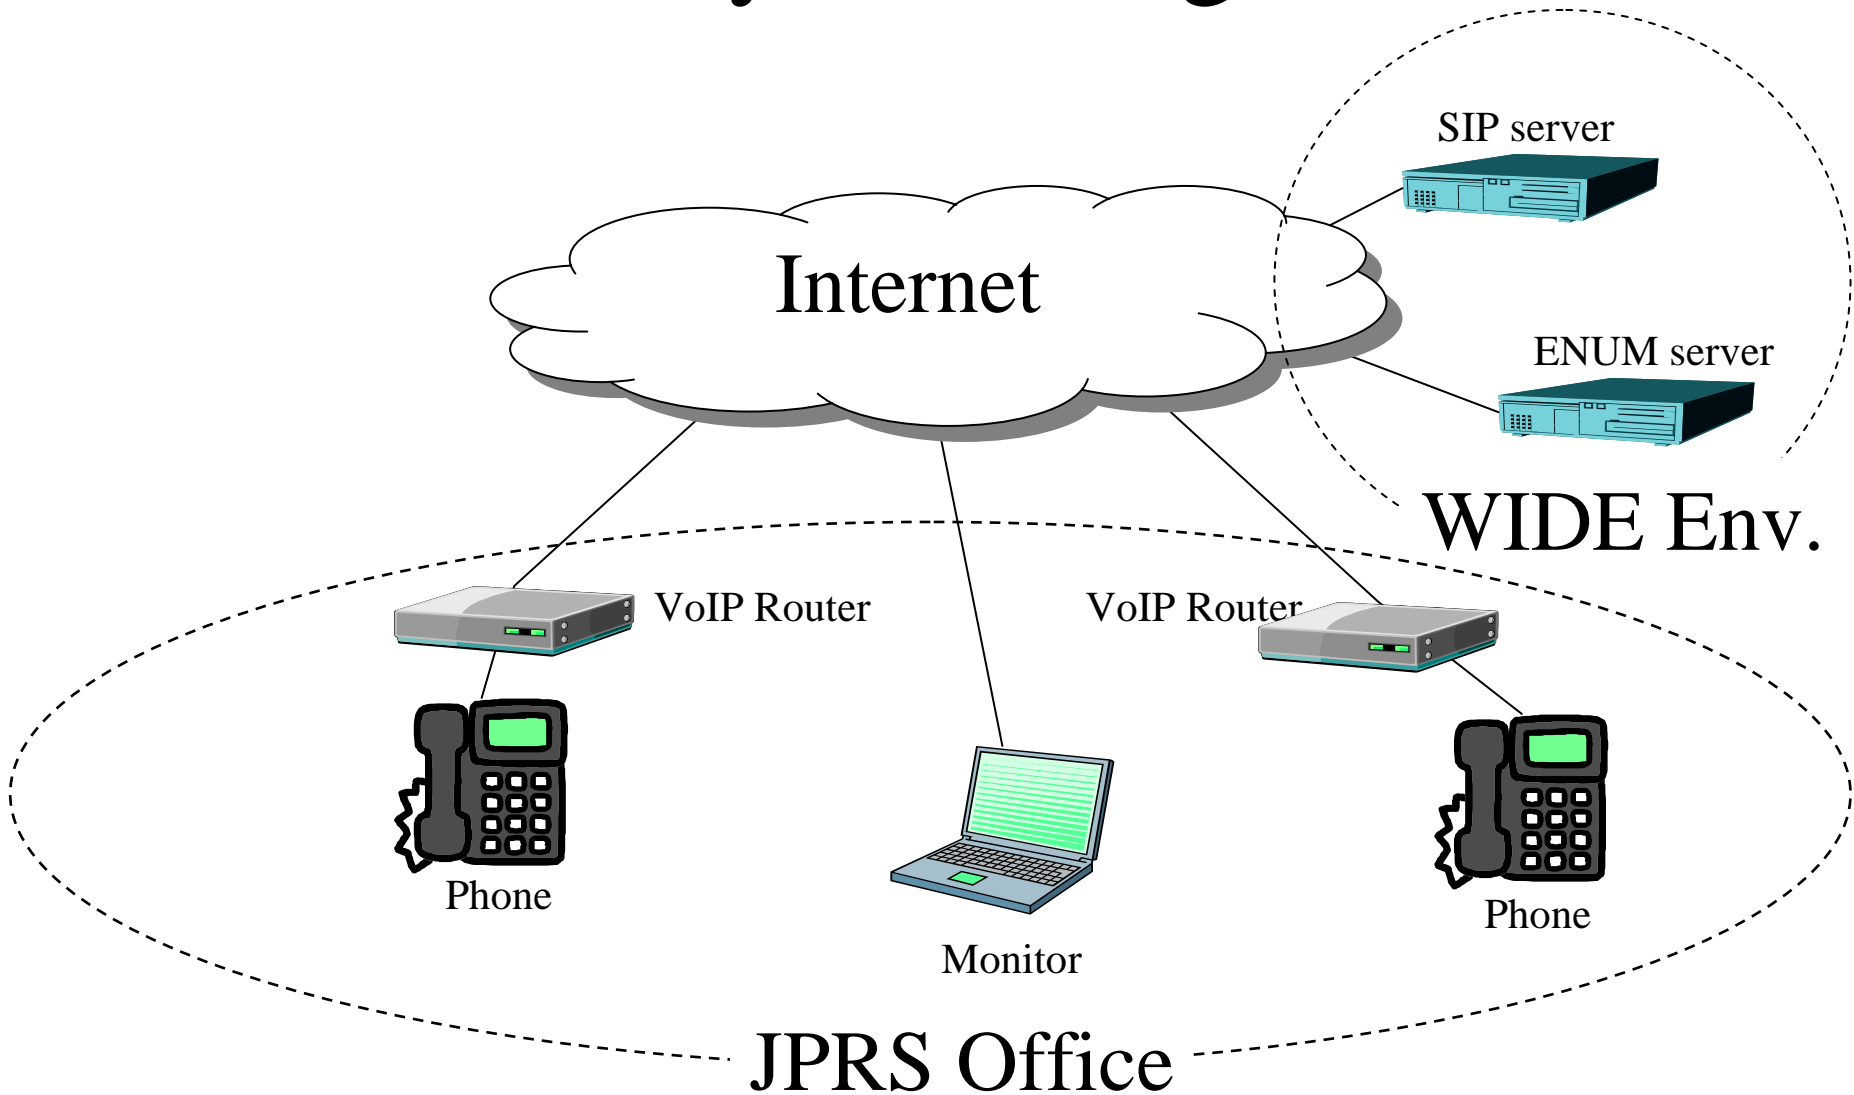

ETJP system demo

1st Oct 2003

Yoshiro YONEYA <yone@jprs.co.jp>

Demo system diagram 1

ENUM in diagram 1

- Inside the WIDE environment
 - ENUM Like System
- ENUM number is a subdomain of WIDE
 - Original number assignment
- SIP server looks up ENUM DNS inside the WIDE environment
- IPv6 Ready

SIP Server & ENUM interwork

Demo 1: Phone to Phone

Demo system diagram 2

ENUM in diagram 2

- Inside the ETJP environment
 - ENUM Like System
- ENUM number is a subdomain of 1.8.e164.jp
 - Original number assignment
 - E.164 number can be used
- ENUM client simulator
- ENUM registry provides GUI for end-users
 - Updates NAPTR RR every 1 minute

Demo 2: Mobile phone to Mobile Phone