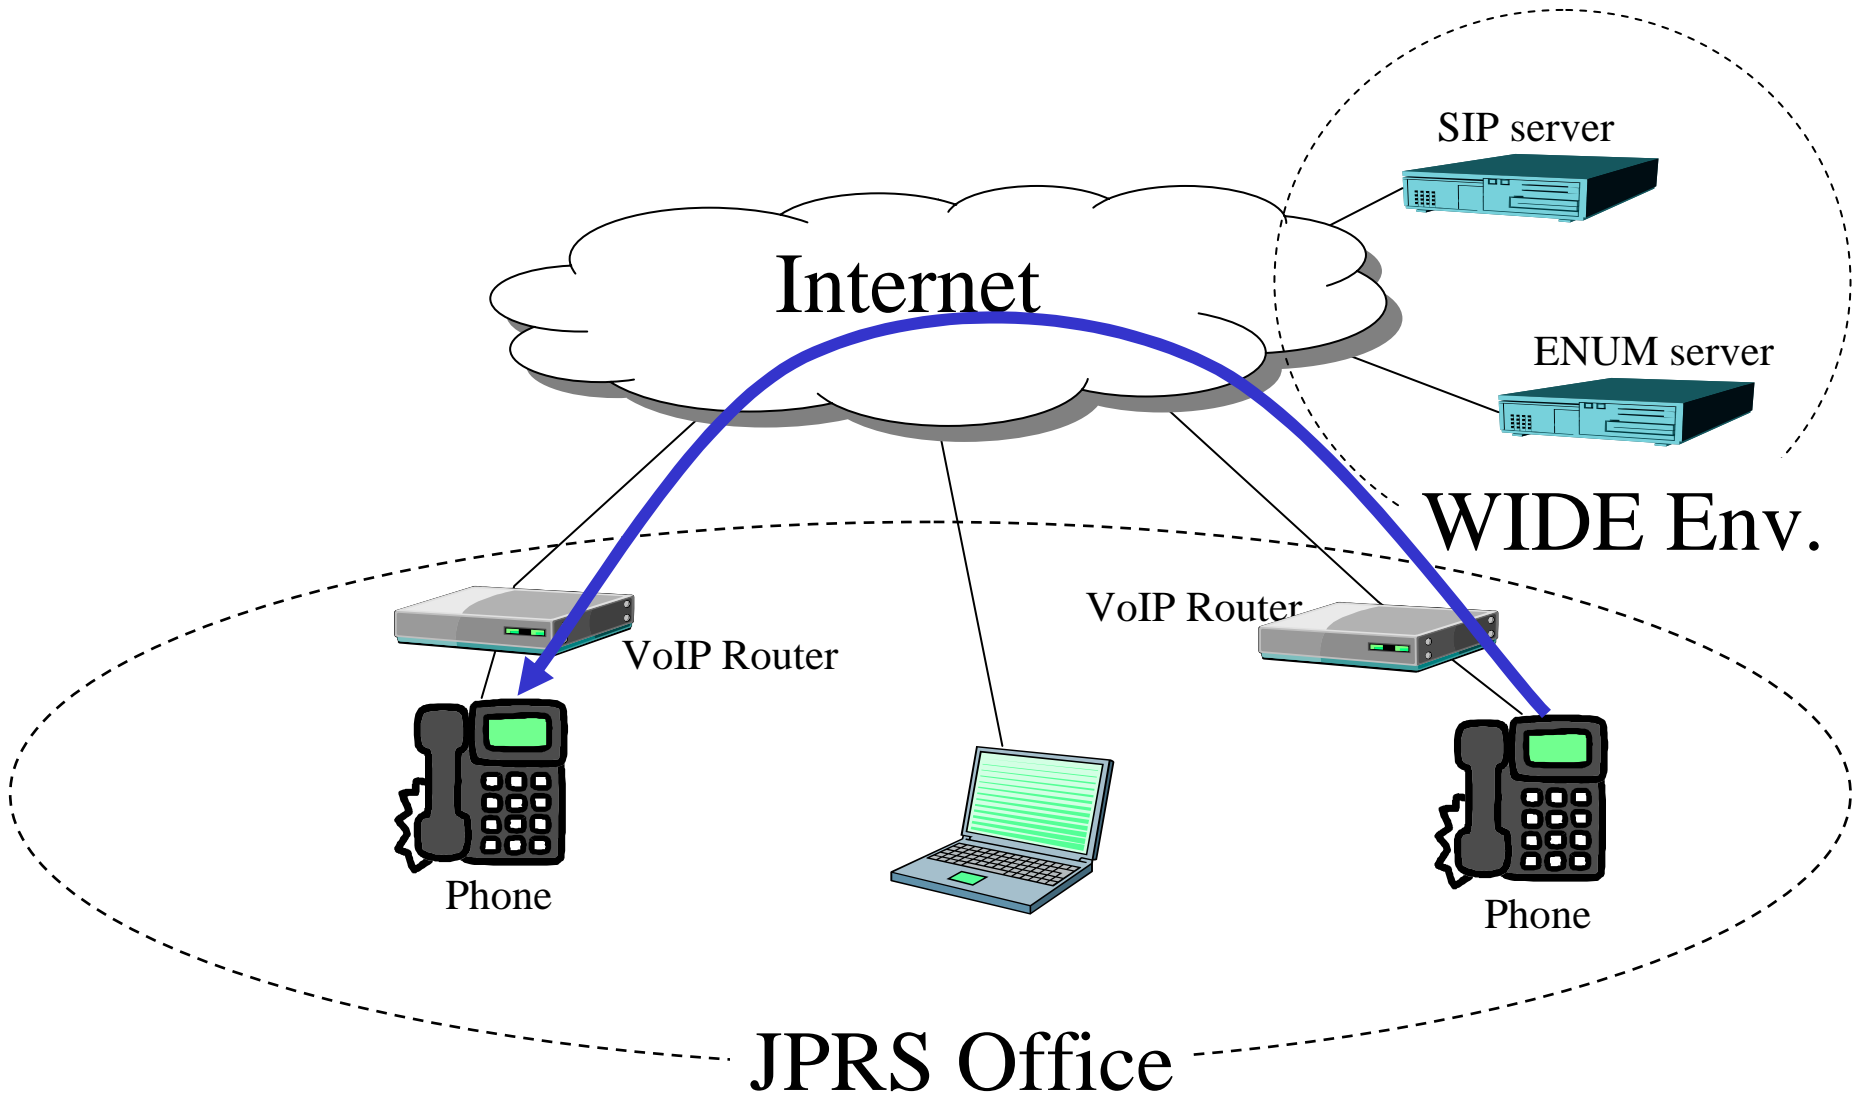

ETJP system demo

1st Oct 2003

Yoshiro YONEYA <yone@jprs.co.jp>

Demo system diagram 1

ENUM in diagram 1

- Inside the WIDE environment
 - ENUM Like System
- ENUM number is a subdomain of WIDE
 - Original number assignment
- SIP server looks up ENUM DNS inside the WIDE environment
- IPv6 Ready

SIP Server & ENUM interwork

Demo 1: Phone to Phone

Demo system diagram 2

ENUM in diagram 2

- Inside the ETJP environment
 - ENUM Like System
- ENUM number is a subdomain of 1.8.e164.jp
 - Original number assignment
 - E.164 number can be used
- ENUM client simulator
- ENUM registry provides GUI for end-users
 - Updates NAPTR RR every 1 minute

Demo 2: Mobile phone to Mobile Phone