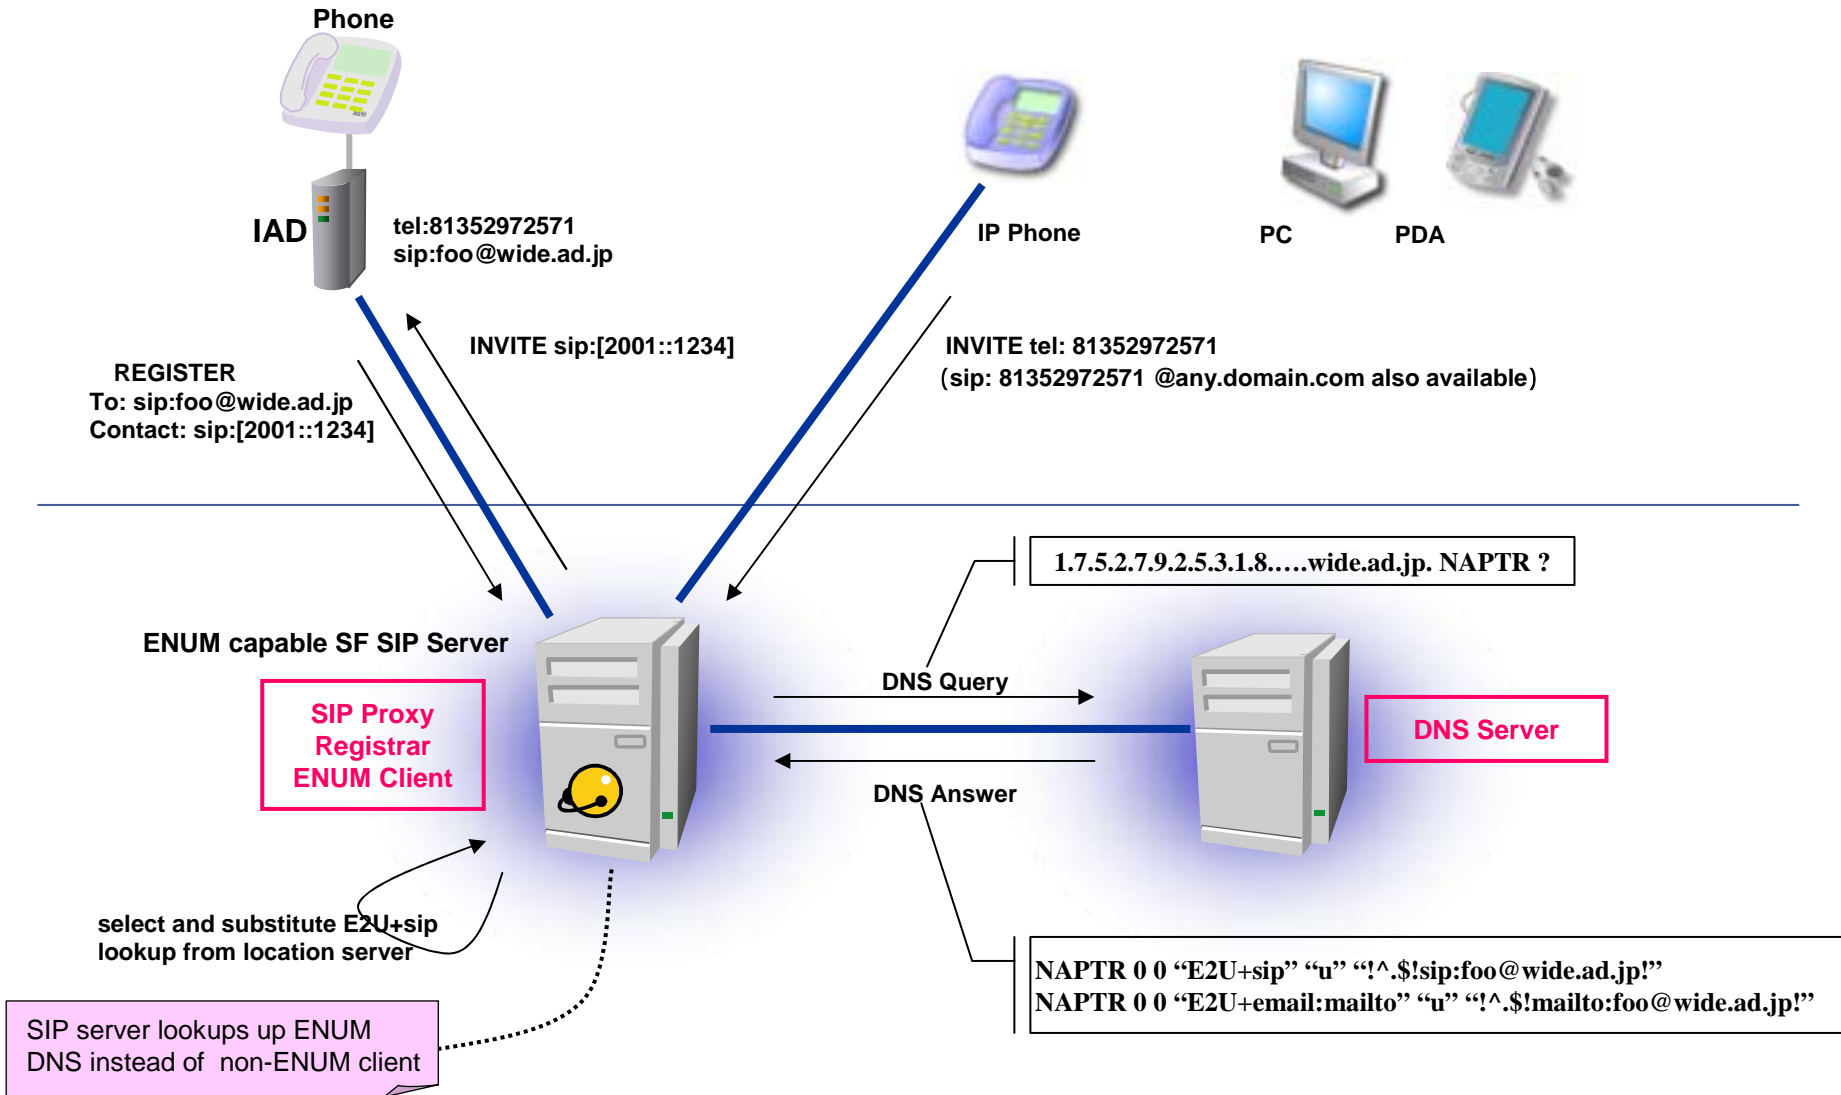

ETJP system demo

1st Oct 2003

Yoshiro YONEYA <yone@jprs.co.jp>

Demo system diagram 1

ENUM in diagram 1

- Inside the WIDE environment
 - ENUM Like System
- ENUM number is a subdomain of WIDE
 - Original number assignment
- SIP server looks up ENUM DNS inside the WIDE environment
- IPv6 Ready

SIP Server & ENUM interwork

Demo 1: Phone to Phone

Demo system diagram 2

ENUM in diagram 2

- Inside the ETJP environment
 - ENUM Like System
- ENUM number is a subdomain of 1.8.e164.jp
 - Original number assignment
 - E.164 number can be used
- ENUM client simulator
- ENUM registry provides GUI for end-users
 - Updates NAPTR RR every 1 minute

Demo 2: Mobile phone to Mobile Phone