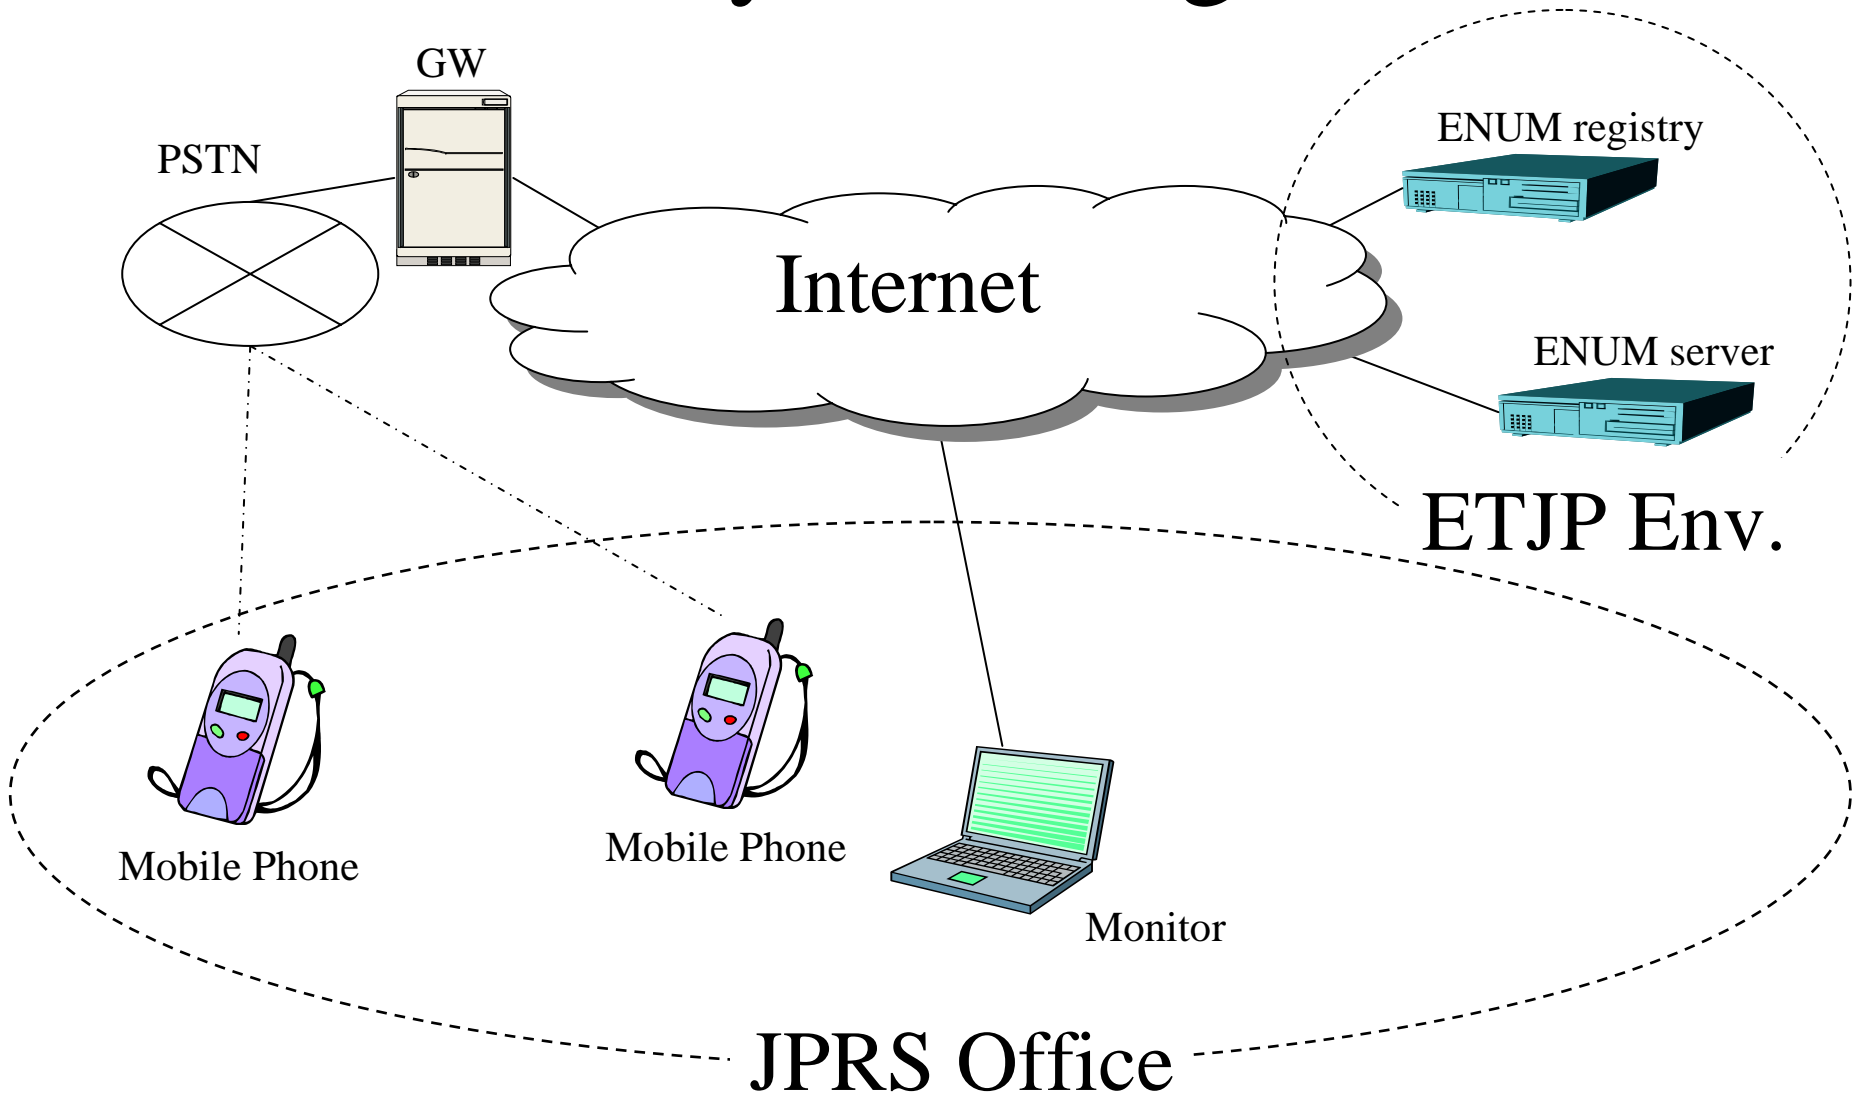

ETJP system demo

1st Oct 2003

Yoshiro YONEYA <yone@jprs.co.jp>

Demo system diagram 1

ENUM in diagram 1

- Inside the WIDE environment
 - ENUM Like System
- ENUM number is a subdomain of WIDE
 - Original number assignment
- SIP server looks up ENUM DNS inside the WIDE environment
- IPv6 Ready

SIP Server & ENUM interwork

Demo 1: Phone to Phone

Demo system diagram 2

ENUM in diagram 2

- Inside the ETJP environment
 - ENUM Like System
- ENUM number is a subdomain of 1.8.e164.jp
 - Original number assignment
 - E.164 number can be used
- ENUM client simulator
- ENUM registry provides GUI for end-users
 - Updates NAPTR RR every 1 minute

Demo 2: Mobile phone to Mobile Phone